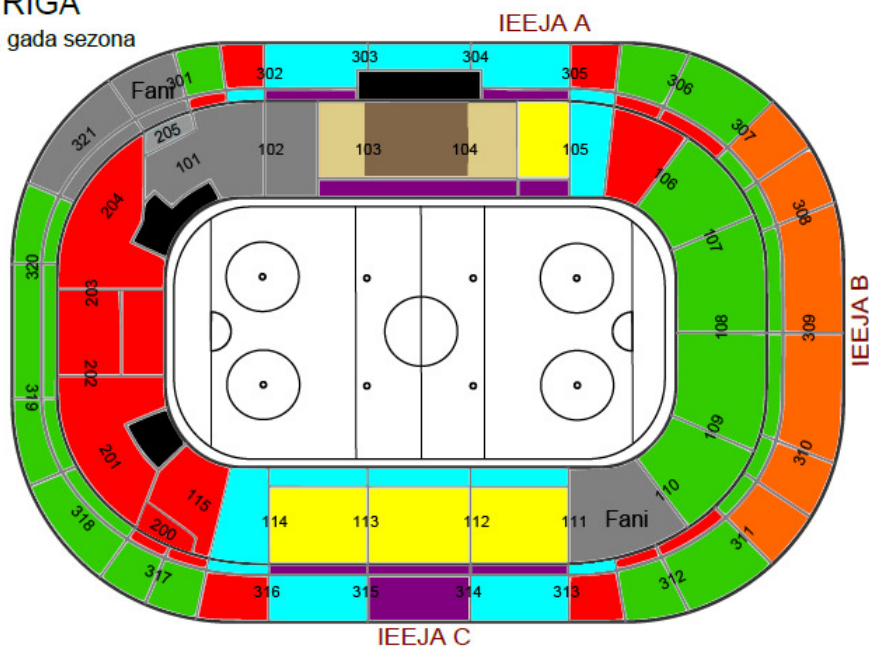

ARENA RĪGA

2011./2012. gada sezona

| SECTOR | TICKET PRICE |
|---|--------------|
|  | 25 LVL |
|  | 20 LVL |
|  | 18 LVL |
|  | 15 LVL |
|  | 12 LVL |
|  | 10 LVL |
|  | 8 LVL |
|  | 6 LVL |